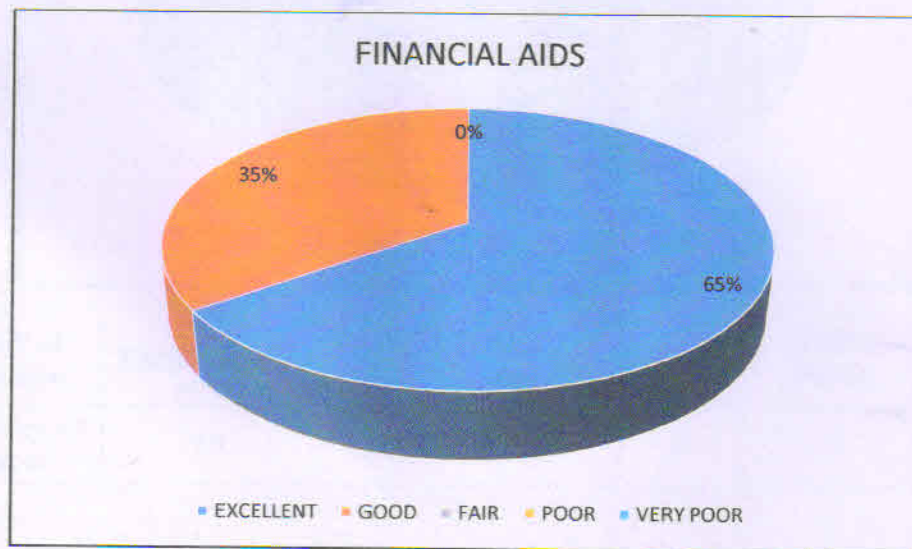

Subject of Evaluation	EXCELLENT	GOOD	FAIR	POOR	VERY POOR
NCC activities	68	32	0	0	0

Subject of Evaluation	EXCELLENT	GOOD	FAIR	POOR	VERY POOR
Extension activities	64	36	0	0	0

Subject of Evaluation	EXCELLENT	GOOD	FAIR	POOR	VERY POOR
Redressal of grievances	69.7	30	0.3	0	0

Subject of Evaluation	EXCELLENT	GOOD	FAIR	POOR	VERY POOR
Career counseling	68	32	0	0	0

Subject of Evaluation	EXCELLENT	GOOD	FAIR	POOR	VERY POOR
Financial aids (remission of fees for the poor, stipends or any other)	64.5	35	0.5	0	0