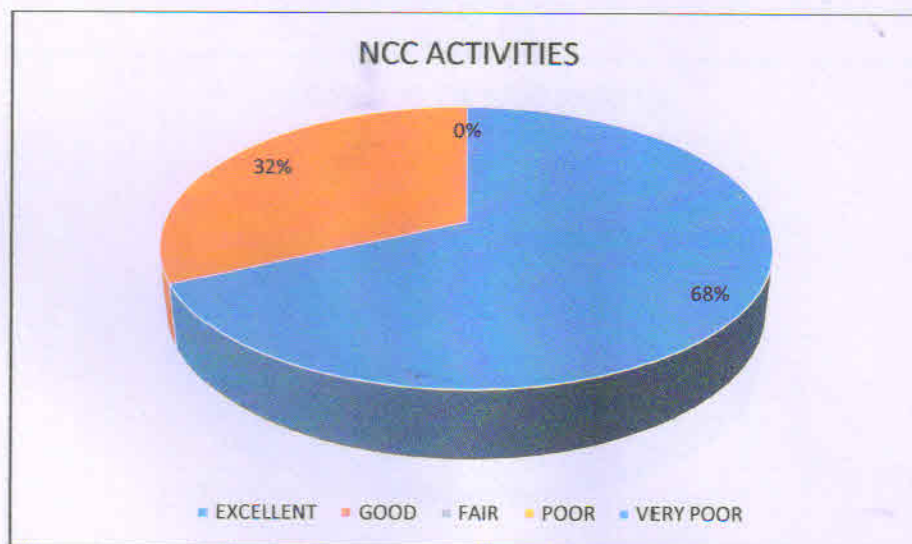

CANTEEN FACILITIES AND DRINKING WATER SUPPLY

■ EXCELLENT ■ GOOD ■ FAIR ■ POOR ■ VERY POOR

Subject of Evaluation	EXCELLENT	GOOD	FAIR	POOR	VERY POOR
Hostel facilities	59	41	0	0	0

HOSTEL FACILITIES

■ EXCELLENT ■ GOOD ■ FAIR ■ POOR ■ VERY POOR

Subject of Evaluation	EXCELLENT	GOOD	FAIR	POOR	VERY POOR
Campus cleanliness	70	30	0	0	0

Subject of Evaluation	EXCELLENT	GOOD	FAIR	POOR	VERY POOR
Commuting facilities	69	30.9	0.1	0	0

Subject of Evaluation	EXCELLENT	GOOD	FAIR	POOR	VERY POOR
NSS activities	62	38	0	0	0

Subject of Evaluation	EXCELLENT	GOOD	FAIR	POOR	VERY POOR
NCC activities	68	32	0	0	0

Subject of Evaluation	EXCELLENT	GOOD	FAIR	POOR	VERY POOR
Extension activities	64	36	0	0	0

Subject of Evaluation	EXCELLENT	GOOD	FAIR	POOR	VERY POOR
Redressal of grievances	69.7	30	0.3	0	0

Subject of Evaluation	EXCELLENT	GOOD	FAIR	POOR	VERY POOR
Career counseling	68	32	0	0	0

Subject of Evaluation	EXCELLENT	GOOD	FAIR	POOR	VERY POOR
Financial aids (remission of fees for the poor, stipends or any other)	64.5	35	0.5	0	0