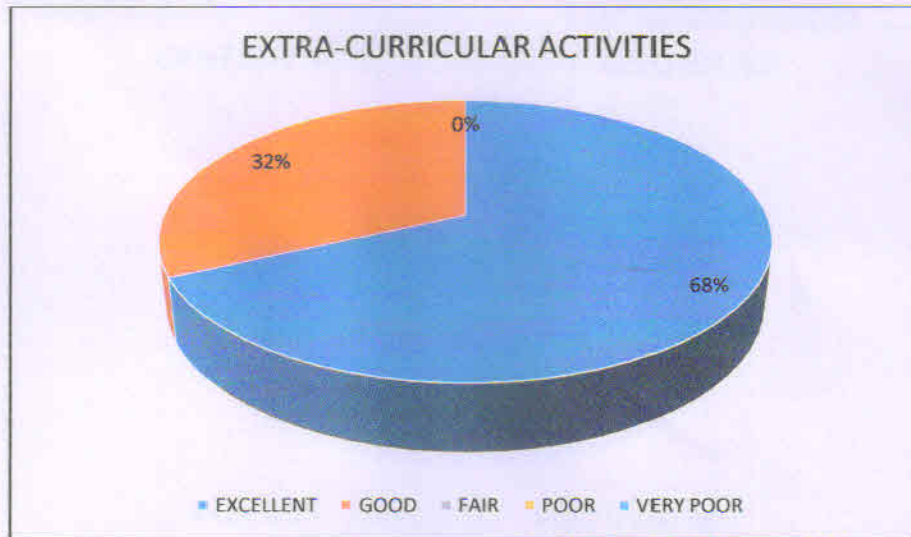

Subject of Evaluation	EXCELLENT	GOOD	FAIR	POOR	VERY POOR
Computer facilities	54	46	0	0	0

Subject of Evaluation	EXCELLENT	GOOD	FAIR	POOR	VERY POOR
Recreational facilities	60	40	0	0	0

Subject of Evaluation	EXCELLENT	GOOD	FAIR	POOR	VERY POOR
Extra-curricular activities	68	31.7	0.3	0	0

Subject of Evaluation	EXCELLENT	GOOD	FAIR	POOR	VERY POOR
Sports facilities for girls	67	33	0	0	0

Subject of Evaluation	EXCELLENT	GOOD	FAIR	POOR	VERY POOR
Canteen facilities and drinking water supply	72.6	27	0.4	0	0