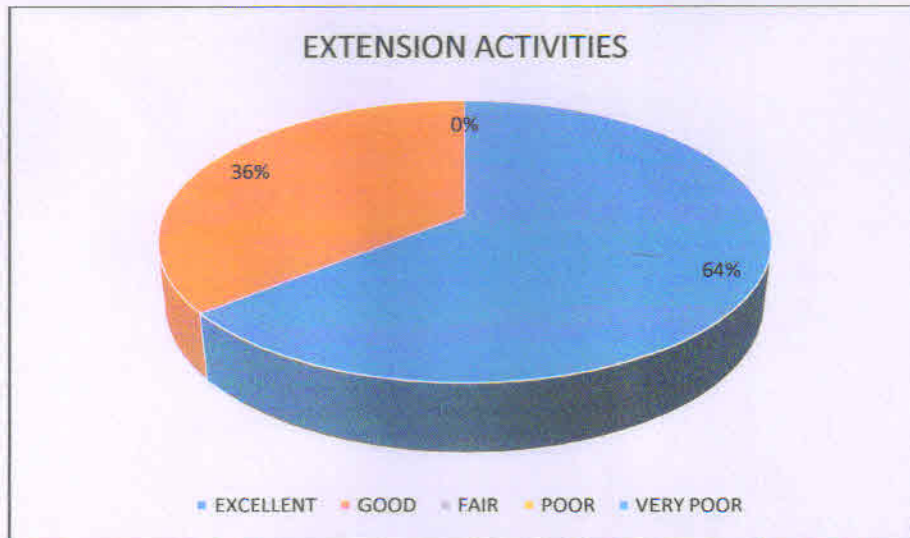

Subject of Evaluation	EXCELLENT	GOOD	FAIR	POOR	VERY POOR
Campus cleanliness	70	30	0	0	0

Subject of Evaluation	EXCELLENT	GOOD	FAIR	POOR	VERY POOR
Commuting facilities	69	30.9	0.1	0	0

Subject of Evaluation	EXCELLENT	GOOD	FAIR	POOR	VERY POOR
NSS activities	62	38	0	0	0

Subject of Evaluation	EXCELLENT	GOOD	FAIR	POOR	VERY POOR
NCC activities	68	32	0	0	0

Subject of Evaluation	EXCELLENT	GOOD	FAIR	POOR	VERY POOR
Extension activities	64	36	0	0	0

Subject of Evaluation	EXCELLENT	GOOD	FAIR	POOR	VERY POOR
Redressal of grievances	69.7	30	0.3	0	0

Subject of Evaluation	EXCELLENT	GOOD	FAIR	POOR	VERY POOR
Career counseling	68	32	0	0	0

Subject of Evaluation	EXCELLENT	GOOD	FAIR	POOR	VERY POOR
Financial aids (remission of fees for the poor, stipends or any other)	64.5	35	0.5	0	0