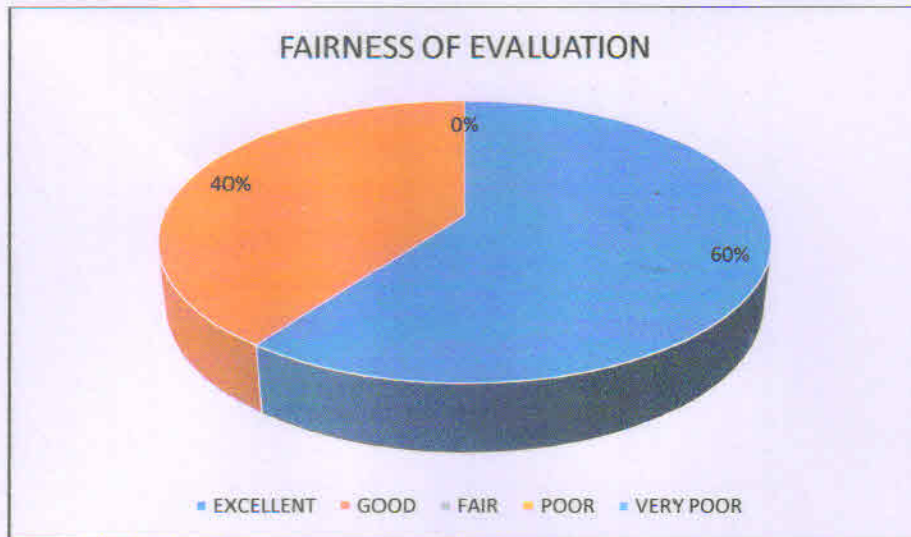

Subject of Evaluation	EXCELLENT	GOOD	FAIR	POOR	VERY POOR
Completion of Syllabus	59	41	0	0	0

Subject of Evaluation	EXCELLENT	GOOD	FAIR	POOR	VERY POOR
Timelines of Practical work	70	30	0	0	0

Subject of Evaluation	EXCELLENT	GOOD	FAIR	POOR	VERY POOR
Fairness of Evaluation	60	40	0	0	0

Subject of Evaluation	EXCELLENT	GOOD	FAIR	POOR	VERY POOR
Library facilities	65	35	0	0	0

Subject of Evaluation	EXCELLENT	GOOD	FAIR	POOR	VERY POOR
Book Bank	57.8	42	0.2	0	0

Subject of Evaluation	EXCELLENT	GOOD	FAIR	POOR	VERY POOR
Laboratory Equipment	71	29	0	0	0