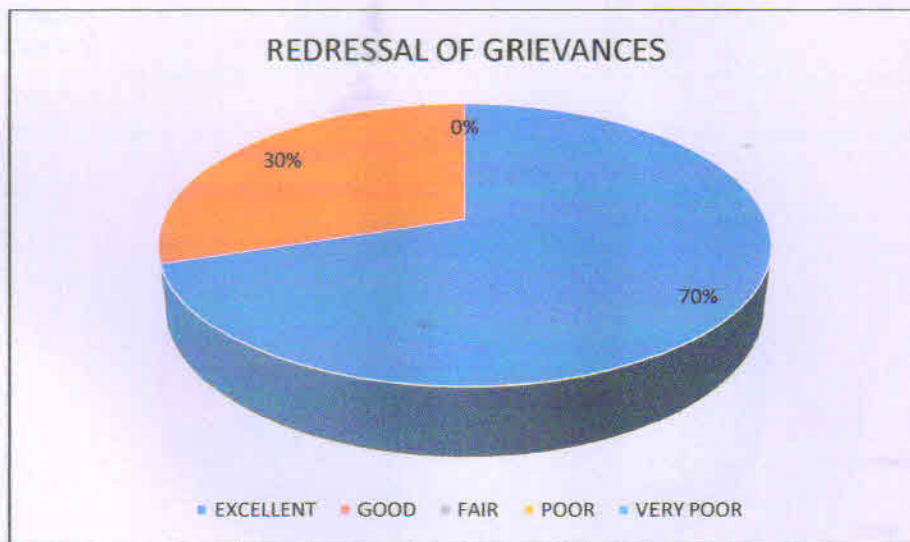

Subject of Evaluation	EXCELLENT	GOOD	FAIR	POOR	VERY POOR
Campus cleanliness	70	30	0	0	0

Subject of Evaluation	EXCELLENT	GOOD	FAIR	POOR	VERY POOR
Commuting facilities	69	30.9	0.1	0	0

Subject of Evaluation	EXCELLENT	GOOD	FAIR	POOR	VERY POOR
NSS activities	62	38	0	0	0

Subject of Evaluation	EXCELLENT	GOOD	FAIR	POOR	VERY POOR
NCC activities	68	32	0	0	0

Subject of Evaluation	EXCELLENT	GOOD	FAIR	POOR	VERY POOR
Extension activities	64	36	0	0	0

Subject of Evaluation	EXCELLENT	GOOD	FAIR	POOR	VERY POOR
Redressal of grievances	69.7	30	0.3	0	0

Subject of Evaluation	EXCELLENT	GOOD	FAIR	POOR	VERY POOR
Career counseling	68	32	0	0	0

Subject of Evaluation	EXCELLENT	GOOD	FAIR	POOR	VERY POOR
Financial aids (remission of fees for the poor, stipends or any other)	64.5	35	0.5	0	0