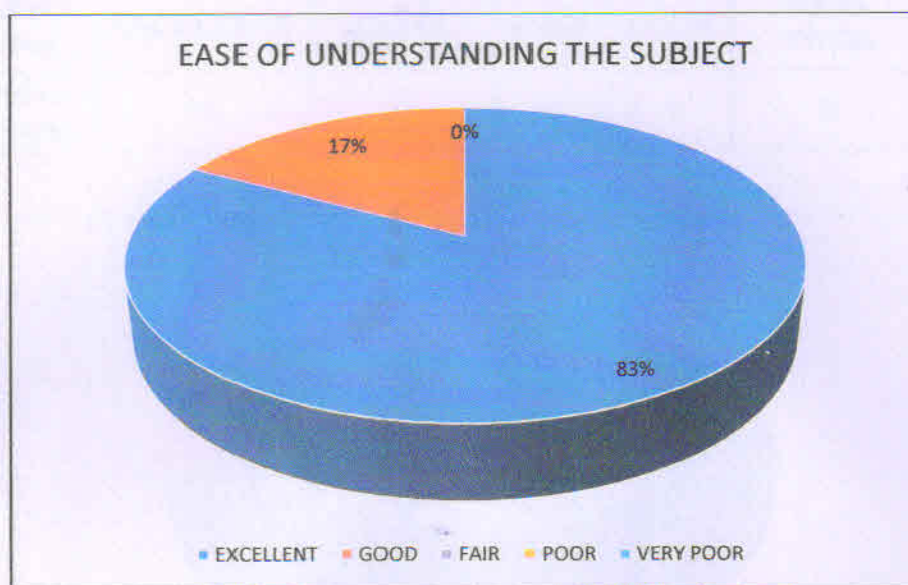

RANIGANJ GIRLS' COLLEGE

**STUDENTS' FEEDBACK ON OVERALL TEACHING, CAMPUS
AMENITIES AND INFRASTRUCTURE**

2019-20

Subject of Evaluation	EXCELLENT	GOOD	FAIR	POOR	VERY POOR
Does the subject become easy to understand?	83	17	0	0	0

Subject of Evaluation	EXCELLENT	GOOD	FAIR	POOR	VERY POOR
Completion of Syllabus	59	41	0	0	0

Subject of Evaluation	EXCELLENT	GOOD	FAIR	POOR	VERY POOR
Timelines of Practical work	70	30	0	0	0

Subject of Evaluation	EXCELLENT	GOOD	FAIR	POOR	VERY POOR
Fairness of Evaluation	60	40	0	0	0