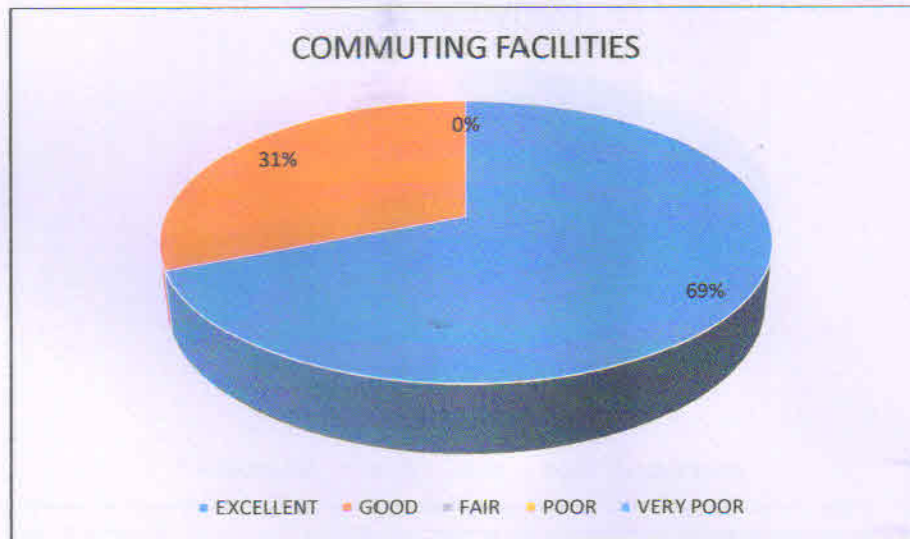

Subject of Evaluation	EXCELLENT	GOOD	FAIR	POOR	VERY POOR
Sports facilities for girls	67	33	0	0	0

Subject of Evaluation	EXCELLENT	GOOD	FAIR	POOR	VERY POOR
Canteen facilities and drinking water supply	72.6	27	0.4	0	0

CANTEEN FACILITIES AND DRINKING WATER SUPPLY

■ EXCELLENT ■ GOOD ■ FAIR ■ POOR ■ VERY POOR

Subject of Evaluation	EXCELLENT	GOOD	FAIR	POOR	VERY POOR
Hostel facilities	59	41	0	0	0

HOSTEL FACILITIES

■ EXCELLENT ■ GOOD ■ FAIR ■ POOR ■ VERY POOR

Subject of Evaluation	EXCELLENT	GOOD	FAIR	POOR	VERY POOR
Campus cleanliness	70	30	0	0	0

Subject of Evaluation	EXCELLENT	GOOD	FAIR	POOR	VERY POOR
Commuting facilities	69	30.9	0.1	0	0

Subject of Evaluation	EXCELLENT	GOOD	FAIR	POOR	VERY POOR
NSS activities	62	38	0	0	0