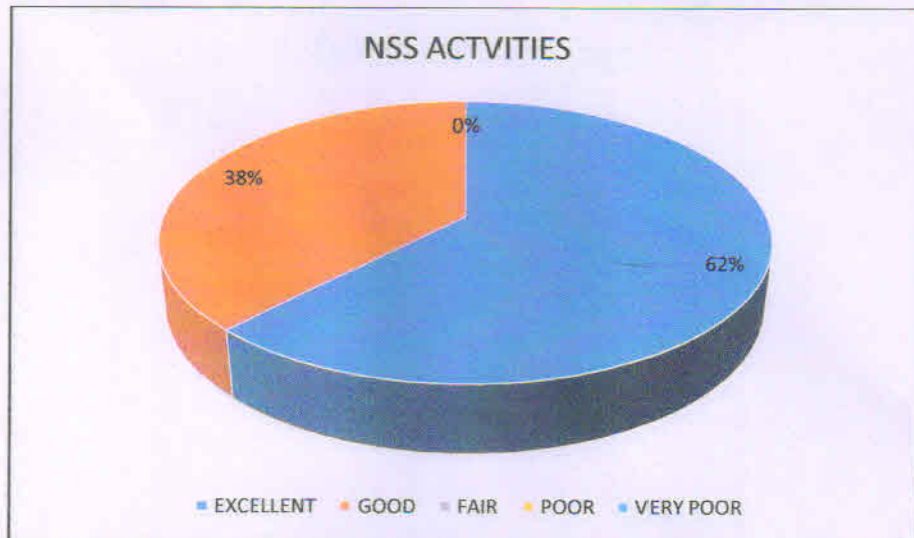

Subject of Evaluation	EXCELLENT	GOOD	FAIR	POOR	VERY POOR
Campus cleanliness	70	30	0	0	0

Subject of Evaluation	EXCELLENT	GOOD	FAIR	POOR	VERY POOR
Commuting facilities	69	30.9	0.1	0	0

Subject of Evaluation	EXCELLENT	GOOD	FAIR	POOR	VERY POOR
NSS activities	62	38	0	0	0

Subject of Evaluation	EXCELLENT	GOOD	FAIR	POOR	VERY POOR
NCC activities	68	32	0	0	0

Subject of Evaluation	EXCELLENT	GOOD	FAIR	POOR	VERY POOR
Extension activities	64	36	0	0	0

Subject of Evaluation	EXCELLENT	GOOD	FAIR	POOR	VERY POOR
Redressal of grievances	69.7	30	0.3	0	0