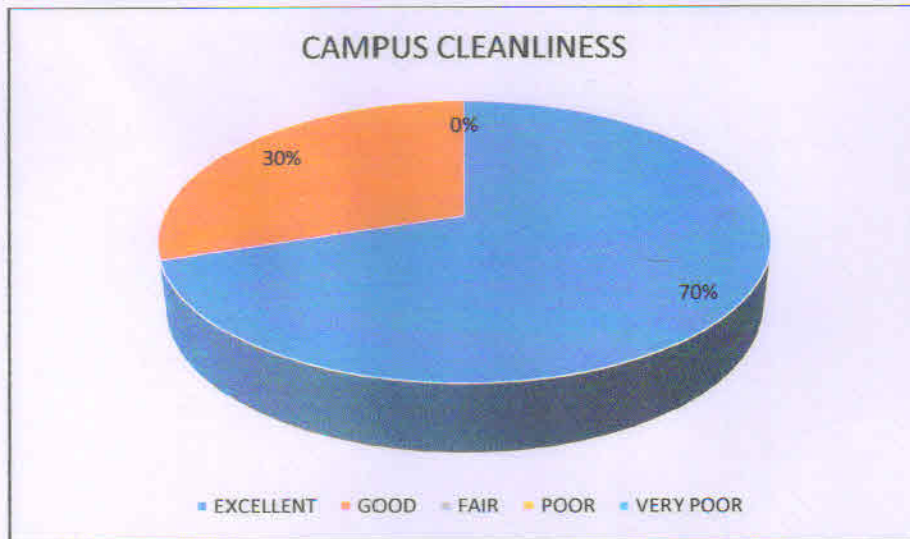

Subject of Evaluation	EXCELLENT	GOOD	FAIR	POOR	VERY POOR
Sports facilities for girls	67	33	0	0	0

Subject of Evaluation	EXCELLENT	GOOD	FAIR	POOR	VERY POOR
Canteen facilities and drinking water supply	72.6	27	0.4	0	0

CANTEEN FACILITIES AND DRINKING WATER SUPPLY

■ EXCELLENT ■ GOOD ■ FAIR ■ POOR ■ VERY POOR

Subject of Evaluation	EXCELLENT	GOOD	FAIR	POOR	VERY POOR
Hostel facilities	59	41	0	0	0

HOSTEL FACILITIES

■ EXCELLENT ■ GOOD ■ FAIR ■ POOR ■ VERY POOR

Subject of Evaluation	EXCELLENT	GOOD	FAIR	POOR	VERY POOR
Campus cleanliness	70	30	0	0	0

Subject of Evaluation	EXCELLENT	GOOD	FAIR	POOR	VERY POOR
Commuting facilities	69	30.9	0.1	0	0

Subject of Evaluation	EXCELLENT	GOOD	FAIR	POOR	VERY POOR
NSS activities	62	38	0	0	0