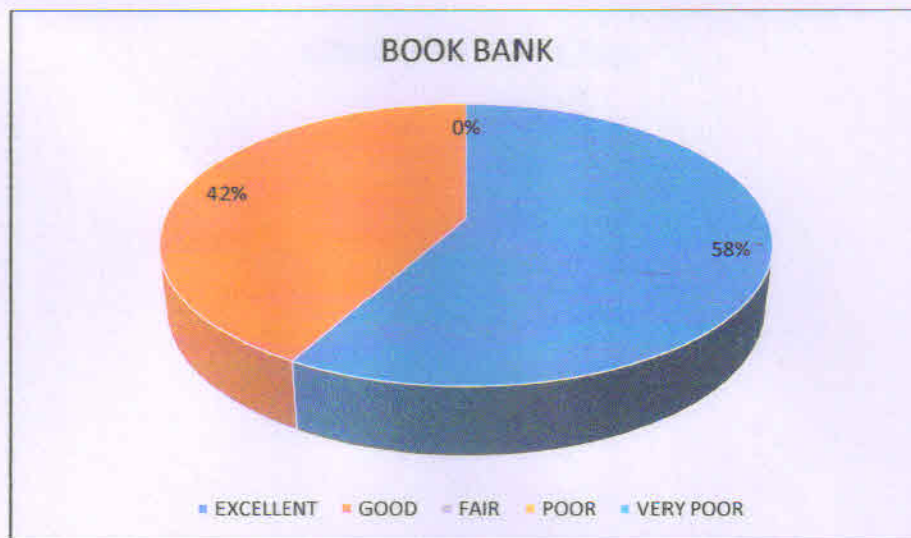

Subject of Evaluation	EXCELLENT	GOOD	FAIR	POOR	VERY POOR
Completion of Syllabus	59	41	0	0	0

Subject of Evaluation	EXCELLENT	GOOD	FAIR	POOR	VERY POOR
Timelines of Practical work	70	30	0	0	0

Subject of Evaluation	EXCELLENT	GOOD	FAIR	POOR	VERY POOR
Fairness of Evaluation	60	40	0	0	0

Subject of Evaluation	EXCELLENT	GOOD	FAIR	POOR	VERY POOR
Library facilities	65	35	0	0	0

Subject of Evaluation	EXCELLENT	GOOD	FAIR	POOR	VERY POOR
Book Bank	57.8	42	0.2	0	0

Subject of Evaluation	EXCELLENT	GOOD	FAIR	POOR	VERY POOR
Laboratory Equipment	71	29	0	0	0