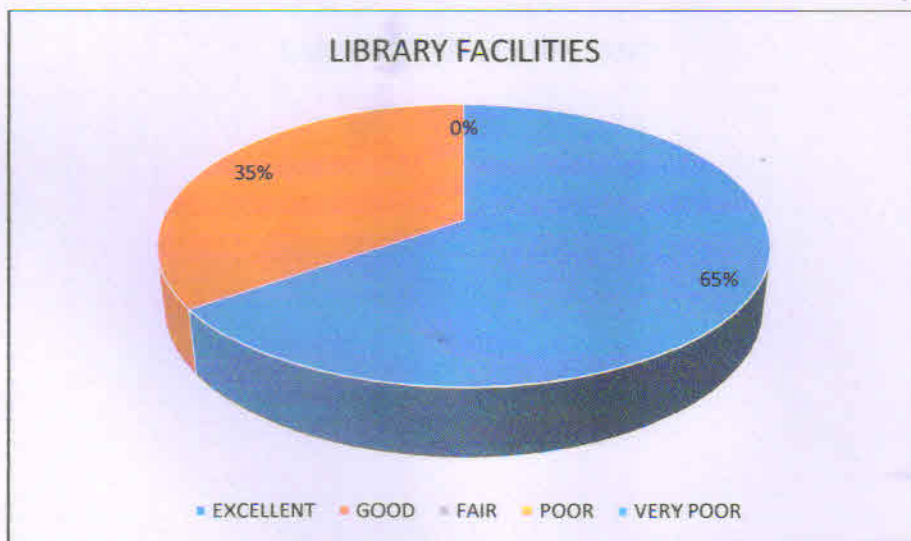

RANIGANJ GIRLS' COLLEGE

**STUDENTS' FEEDBACK ON OVERALL TEACHING, CAMPUS
AMENITIES AND INFRASTRUCTURE**

2019-20

Subject of Evaluation	EXCELLENT	GOOD	FAIR	POOR	VERY POOR
Does the subject become easy to understand?	83	17	0	0	0

Subject of Evaluation	EXCELLENT	GOOD	FAIR	POOR	VERY POOR
Completion of Syllabus	59	41	0	0	0

Subject of Evaluation	EXCELLENT	GOOD	FAIR	POOR	VERY POOR
Timelines of Practical work	70	30	0	0	0

Subject of Evaluation	EXCELLENT	GOOD	FAIR	POOR	VERY POOR
Fairness of Evaluation	60	40	0	0	0

Subject of Evaluation	EXCELLENT	GOOD	FAIR	POOR	VERY POOR
Library facilities	65	35	0	0	0

Subject of Evaluation	EXCELLENT	GOOD	FAIR	POOR	VERY POOR
Book Bank	57.8	42	0.2	0	0

Subject of Evaluation	EXCELLENT	GOOD	FAIR	POOR	VERY POOR
Laboratory Equipment	71	29	0	0	0

Subject of Evaluation	EXCELLENT	GOOD	FAIR	POOR	VERY POOR
Computer facilities	54	46	0	0	0

Subject of Evaluation	EXCELLENT	GOOD	FAIR	POOR	VERY POOR
Recreational facilities	60	40	0	0	0

Subject of Evaluation	EXCELLENT	GOOD	FAIR	POOR	VERY POOR
Extra-curricular activities	68	31.7	0.3	0	0