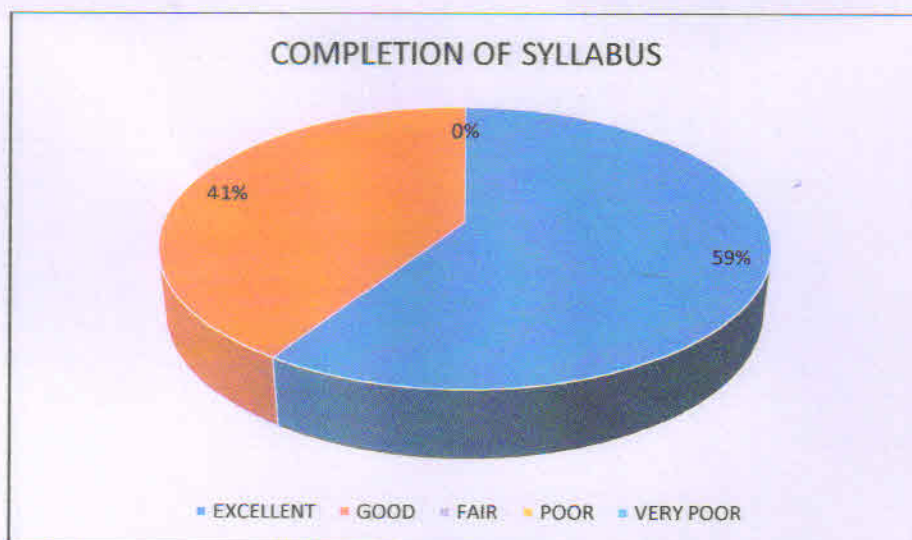

RANIGANJ GIRLS' COLLEGE

**STUDENTS' FEEDBACK ON OVERALL TEACHING, CAMPUS
AMENITIES AND INFRASTRUCTURE**

2019-20

Subject of Evaluation	EXCELLENT	GOOD	FAIR	POOR	VERY POOR
Does the subject become easy to understand?	83	17	0	0	0

Subject of Evaluation	EXCELLENT	GOOD	FAIR	POOR	VERY POOR
Completion of Syllabus	59	41	0	0	0

Subject of Evaluation	EXCELLENT	GOOD	FAIR	POOR	VERY POOR
Timelines of Practical work	70	30	0	0	0

Subject of Evaluation	EXCELLENT	GOOD	FAIR	POOR	VERY POOR
Fairness of Evaluation	60	40	0	0	0